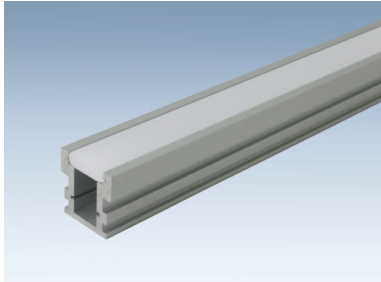

Aluminium floor profile 2 m

Walkable aluminium profile for floor mounting, with diffusor, with end caps.
Suitable for led strips up to 11 mm width.
Usuable in dry indoor areas

Type-no.	143 129 202
Outer size	2000 x 26 x 26 mm
Standard delivery time	1-2 days