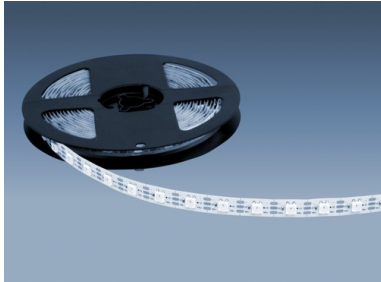

Magic addressable LED strip 60 LED/m

Flexible LED strip, equipped with individually addressable RGB LEDs, 18 W/m max., 60 LEDs/m, width 10 mm, length 5 m (one reel), dimmable, cuttable at each LED, self-adhesive. Addressable with controller with pre-programmed special effects (e.g. LED flow lights), or with completely freely programmable controllers for individual special effects. Power supply by transformer 5 V DC

Type-no.	143 635 018
Power	18 W/m
Outer size	5000 x 10 x 2,2 mm
Approvals	
Remarks	LED driver 5 V DC required
Standard delivery time	1-2 days