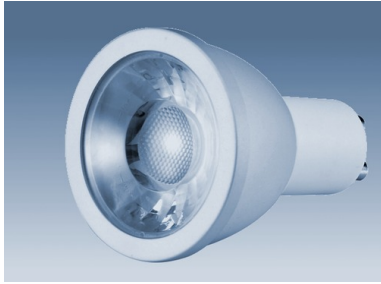

## LED spotlight GU10, 6 W

Very bright and energy saving led spotlight 6 W, low overall height, high quality aluminium body for long lifetime. Brightness is comparable to 45 W halogen bulb.

|                        |   |
|------------------------|---|
| Type-no.               | 146 289 006                             |
| Socket                 | GU10                                    |
| Power                  | 6 W                                     |
| Brightness             | 500 lm                                  |
| Beam angle             | 30°                                     |
| Illuminance            | 490 lx (1 m), 125 lx (2 m), 60 lx (3 m) |
| Lifetime               | approx. 30000 h                         |
| Outer size             | Ø 50 mm x 57 mm                         |
| Approvals              | <b>CE</b>                               |
| Standard delivery time | 1-2 days                                |