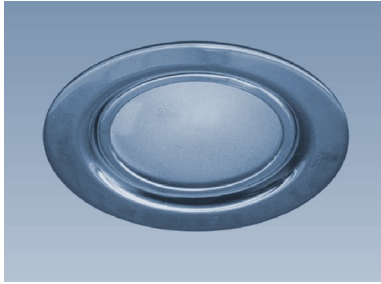

## Furniture-halogendownlight chrome-brushed

Downlight for low-voltage-halogen-bulbs,  
for use in furniture, bulb included

Type-no.	006 278 004
Color	chrome-brushed
Socket	G4 (Halogen)
Power	10 - 20 W
Outer size	Ø 72 mm
Build-in size / height	Ø 61 mm / 19 mm
Standard delivery time	1-2 days