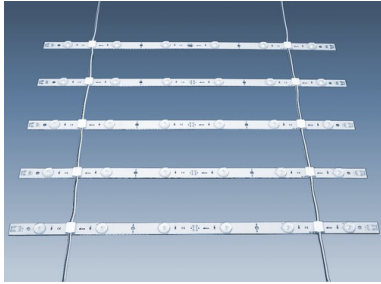

LED lattice 244 x 50 cm, 114 W

LED lattice light for backlighting large areas or displays. Light consisting of 271 LED bars connected parallel in a distance of 75 mm. Each LED bar is fitted with 6 high-power LEDs with front lens. Each bar 4.2 W and approx. 400 lm., dimensions 496 x 18 x 7 mm

| | |
|------------------------|---|
| Type-no. | 142 426 114 |
| Power | 114 W |
| Brightness | 10800 lm |
| Color temperature | approx. 6000 K (cool white) |
| Outer size | 2440 x 496 x 7 mm |
| Approvals |  |
| Remarks | LED driver 24 V DC required |
| Standard delivery time | 1-2 days |