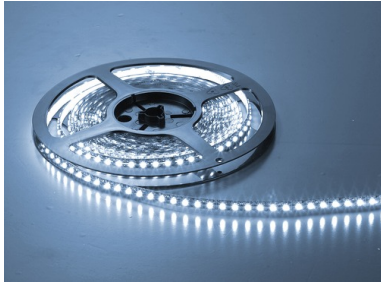

LED strip 24 W/m

Extremely bright flexible LED strip 120 W/5m (24 W/m), 120 SuperBright-LEDs/m, width 12 mm, length 5 m (one reel), dimmable, every 5 cm cuttable, self-adhesive

Type-no.	143 441 240
Power	24 W/m
Brightness	2160 lm/m
Outer size	5000 x 12 x 1,5 mm
Remarks	LED driver 24 V DC required
Standard delivery time	1-2 days