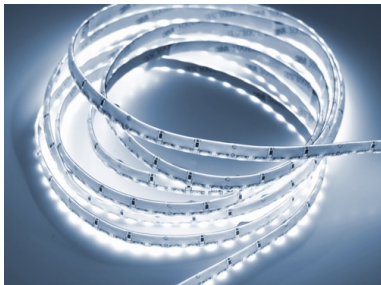

## LED side view strip 14.4 W/m

Flexible LED strip with side emitting LEDs,  
14.4 W/m, 120 LEDs/m, width 8 mm,  
length 5 m (one reel), dimmable, every 5  
cm cuttable, self-adhesive

Type-no.	143 448 144
Power	14 W/m
Brightness	1150 lm/m
Outer size	5000 x 8 x 2,5 mm
Approvals	
Remarks	LED driver 24 V DC required
Standard delivery time	1-2 days