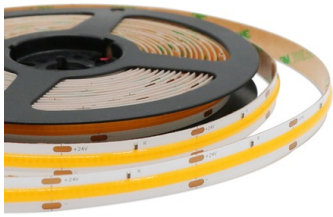

## COB LED strip 14 W/m

Flexible LED strip, equipped with seamless COB LEDs (504 chips/m), creating an uniform light band without any visible LED dots (totally dot-free), beam angle 180°, CRI > 90, self-adhesive, width 10 mm, dimmable, length 5 m, cuttable each 45 mm

Type-no.	143 631 140
Power	14 W/m
Brightness	1350 lm/m
Outer size	5000 x 10 x 2 mm
Approvals	
Remarks	LED driver 24 V DC required
Standard delivery time	1-2 days