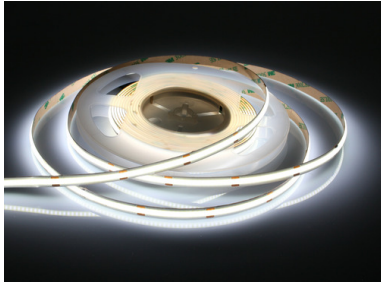

COB LED strip 10 W/m

Flexible LED strip, equipped with seamless COB LEDs (384 chips/m), creating an uniform light band without any visible LED dots (totally dot-free), beam angle 180°, CRI > 90, self-adhesive, width 8 mm, dimmable, length 5 m, cuttable each 41.5 mm

Type-no.	143 633 100
Power	10 W/m
Brightness	1050 lm/m
Outer size	5000 x 8 x 2 mm
Approvals	
Remarks	LED driver 24 V DC required
Standard delivery time	1-2 days