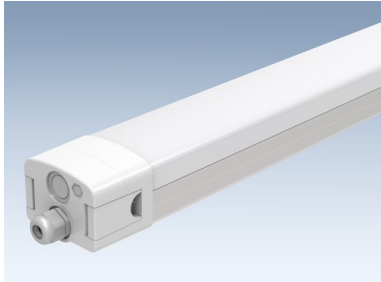

LED Linear Light 120 cm, 40 W

Powerful, completely encapsulated LED linear light in high quality aluminium-plastic housing, IP65 (moisture-proof / tri-proof light), IK10, TÜV/GS. At both ends junction box with quick fastener for easy installation, multiple link. For direct ceiling mounting or suspended installation (optional). 200-240 V, power supply integrated (replaceable), flicker-free, 5 year warranty.

Type-no.	156 664 040
Power	40 W
Brightness	5000 lm
Beam angle	120°
Color temperature	approx. 5000 K
Protection class	IP 65
Outer size	1200 x 84 x 73 mm
Approvals	
Standard delivery time	1-2 days