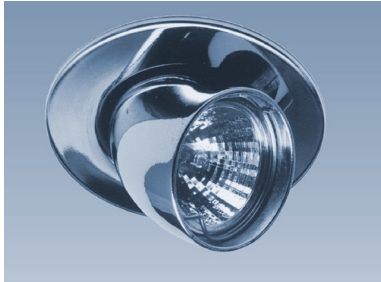

Halogendownlight gold

Downlight for low-voltage-halogen-bulbs,
with very wide turn-angle (up to 85° !)

| | |
|------------------------|----------------------------|
| Type-no. | 300 272 003 |
| Color | gold |
| Socket | GU 5.3 (MR16-halogen-bulb) |
| Power | 20 - 50 W |
| Outer size | Ø 100 mm |
| Build-in size / height | Ø 80 mm / 80 mm |
| Standard delivery time | 1-2 days |